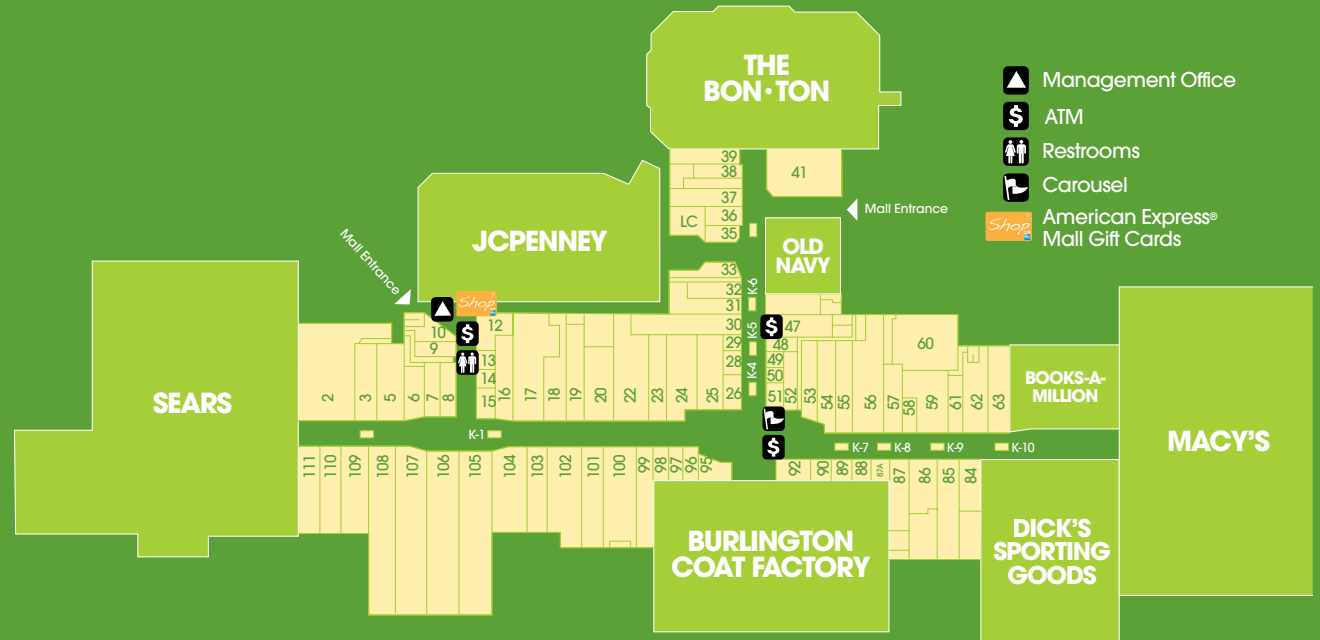

Department Stores

The Bon-Ton.....	546.6370
Burlington Coat Factory.....	940.0223
jcpenny.....	546.5118
Macy's.....	546.6998
Sears.....	546.4400

Accessories & Jewelry

98 Claire's.....	546.7362
26 Kay Jewelers.....	546.5586
92 Littman Jewelers.....	546.6966
K-7 Piercing Pagoda.....	546.7831

Bath & Beauty

84 Bath & Body Works.....	546.3370
35 Europe Nails.....	546.2999
48 Holiday Hair.....	546.9042
33 Regis Salon.....	546.5202

Books, Cards & Gifts

64 Books-A-Million.....	Coming Soon
85 Heritage Shop.....	546.6882
101 Spencer's.....	546.6686

Children's

59/60 The Children's Place.....	546.1074
55 GapKids.....	546.8421
87 Gymboree.....	546.8330
25 Justice.....	546.8955
106 Kids Foot Locker.....	546.4803
37 Payless Kids.....	546.3139

Drug & Variety

2 CVS/Pharmacy.....	546.7179

Food

31 Arby's.....	546.7605
90 Auntie Anne's.....	546.7898
89 Brennan's Coffee & Deli.....	546.5267
88 Dairy Queen/Orange Julius.....	546.7668
18 Dino's Pizza.....	546.5443
6 Express Wok.....	546.2588
110 Friendly's Restaurant.....	546.8201
87A Gertrude Hawk Chocolates.....	546.9452
8 Subway.....	546.9503

Housewares & Home

17 Kitchen Collection.....	546.3021
5 Stoltzfus Woodcraft.....	546.0663
52 Yankee Candle Co.....	546.2122

Men's & Women's Fashion

99 Aéropostale.....	546.7826
102 American Eagle Outfitters.....	546.4868
56 Gap.....	546.8421
20 Hollister.....	546.1004
19 Hot Topic.....	546.6929
42 Old Navy.....	546.9305
24 PacSun.....	546.5800
109 Rue21.....	546.8607

Music & Electronics

41 f.y.e.....	546.8331
51 GameStop.....	546.6662
3 RadioShack.....	546.6804

Personal Services

95 AT&T Wireless.....	546.3151
K-4 Freedom Wireless (Verizon).....	546.1000
15 Immix Wireless.....	546.3573
LC The Life Center.....	546.6000
47 M&T Bank.....	546.8303
10 Management Office.....	546.6879
86 Pearle Vision Center.....	546.8315

Shoes

37 Payless ShoeSource.....	546.3139
104 the SHOE DEPT.....	546.9161

Specialty Shops

7 Benigna's Creek Winery.....	546.0744
16 Dollar Galaxy.....	546.9308
111 Oriental Gifts.....	546.4834

Sports, Health & Fitness

108 Champs Sports.....	546.7283
80 Dick's Sporting Goods.....	546.2625
22 Finish Line.....	546.8196
105 Foot Locker.....	546.4801
36 GNC.....	546.8158
107 Lady Foot Locker.....	546.4805
96 Vitamin World.....	546.7704

Women's Fashions

38 BonWorth.....	546.0726
23 Christopher & Banks.....	546.0648
58 C.J. Banks.....	546.3178
100 maurices.....	Coming Soon
62 Strawberry's.....	546.5005
63 Victoria's Secret.....	546.4815